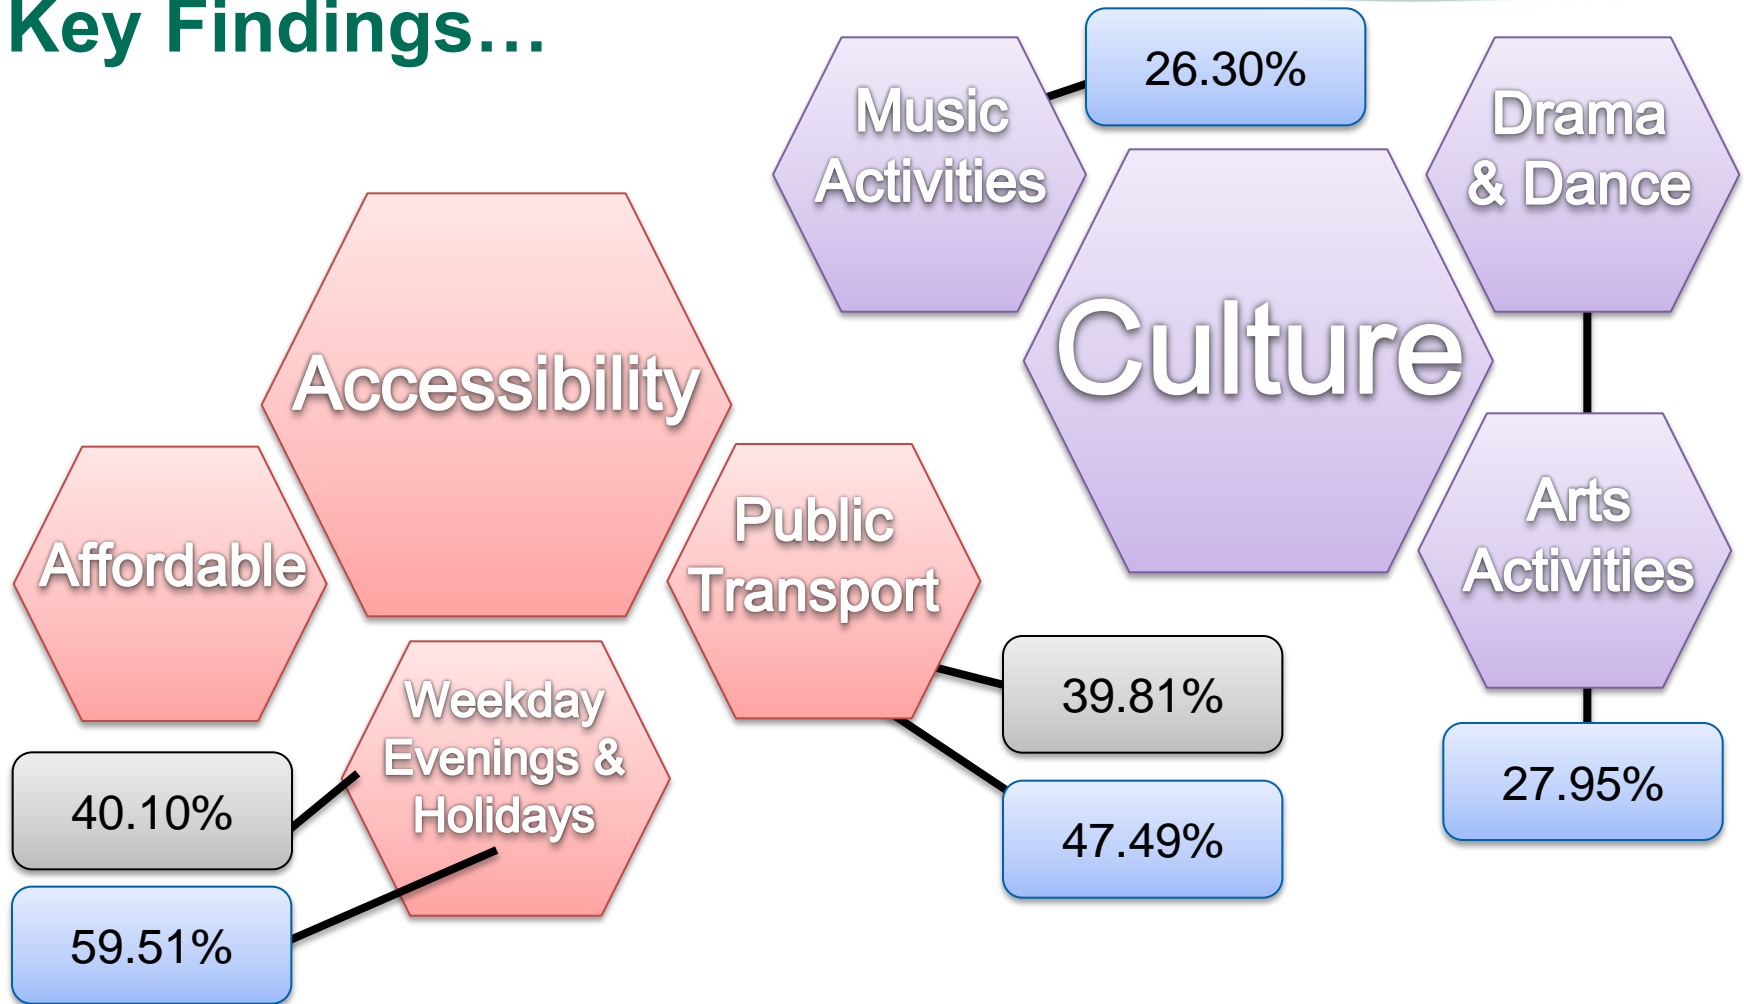

Key Findings...