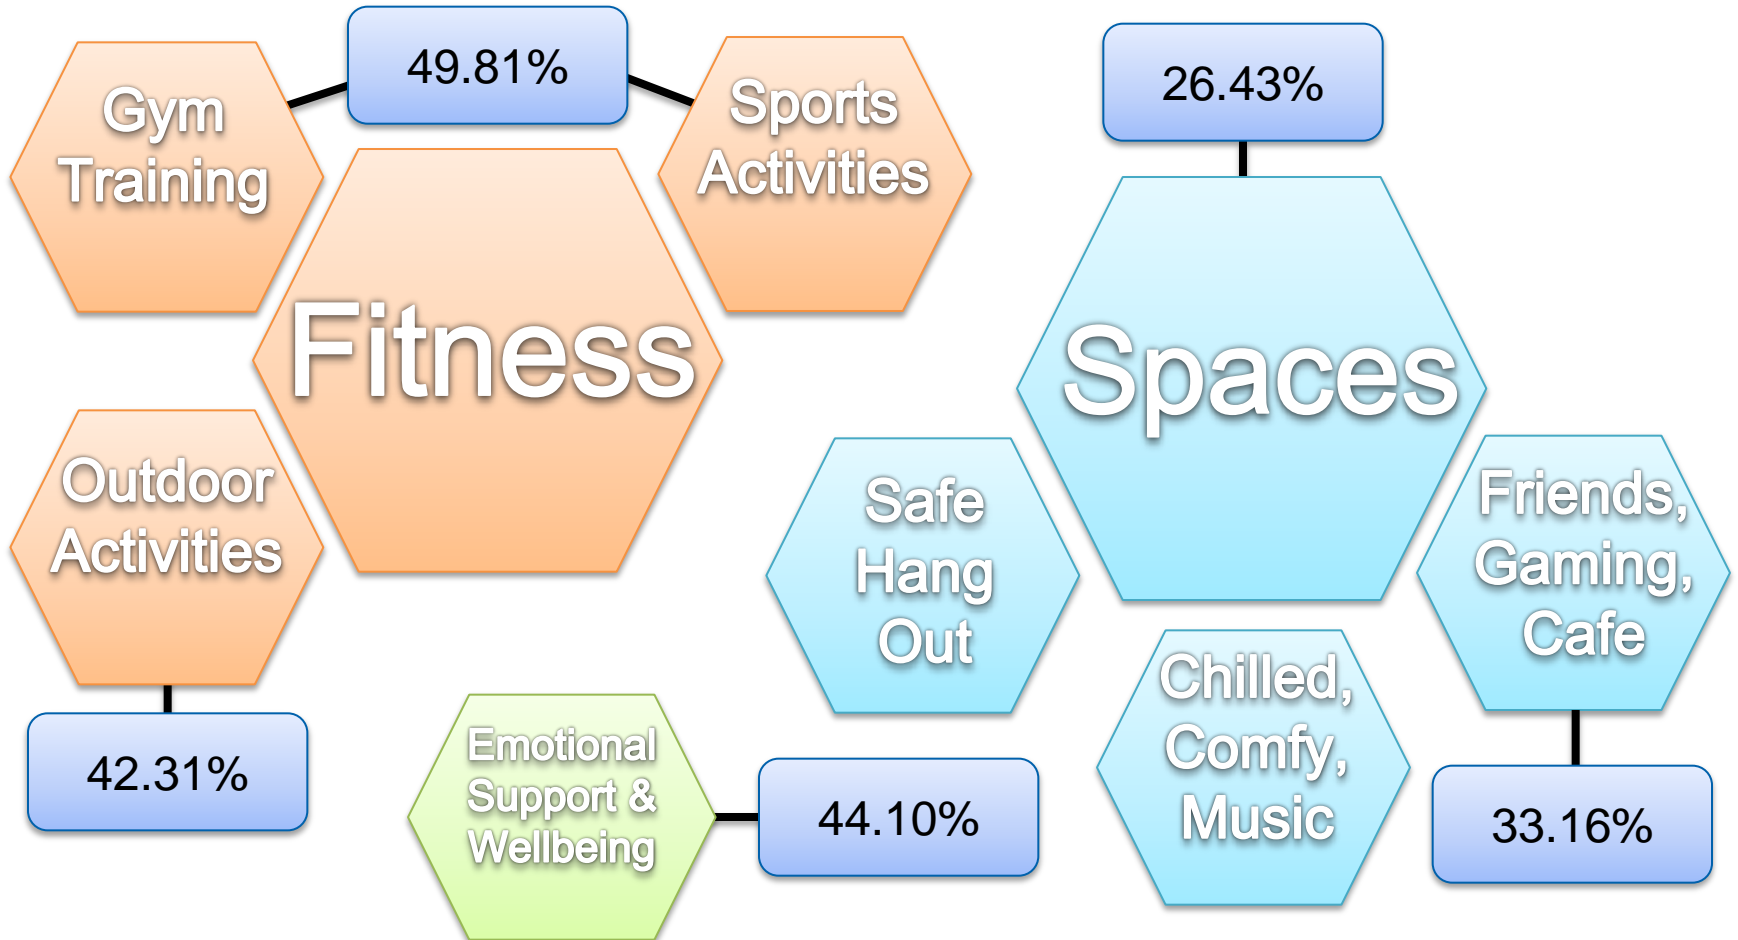

Malmesbury Community Area

**LOCAL
YOUTH
NETWORK**

Management Group

**NEEDS ASSESSMENT
SURVEY RESULTS**

February 2015

Malmesbury Community Area

Youth Population: 1533
841 Respondents
(54.86%)

Key Findings...